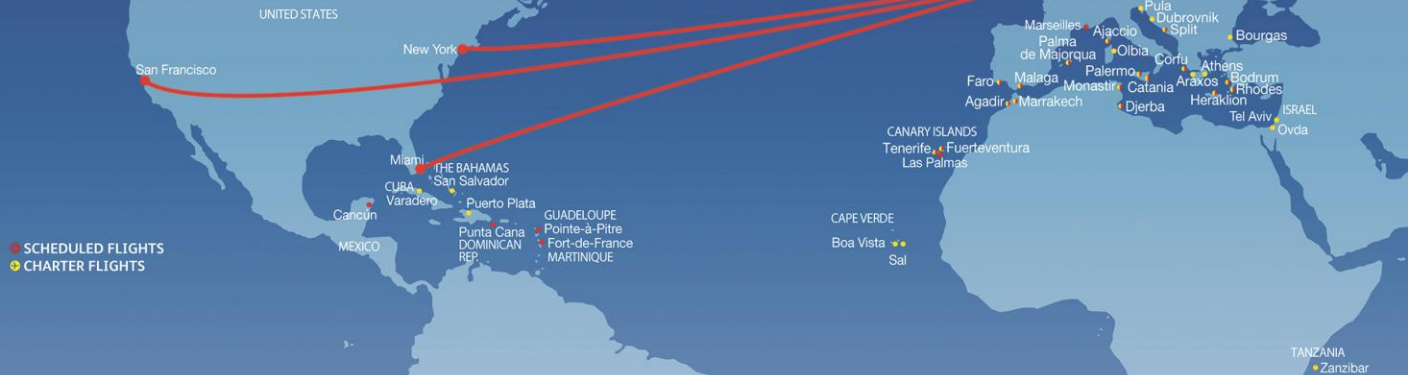

Welcome Aboard!

Non-Stop flights from the US to Paris

AIRLINE INFORMATION	
IATA – Code	SE
Founded	1995 (As Star Airlines)
Hub	Paris (CDG)
Network	Paris based carrier with global network, with seasonal non-stop service between the US and France
Ticket validation #	473
Fleet	A330-300, A330-200, B737-800 NG