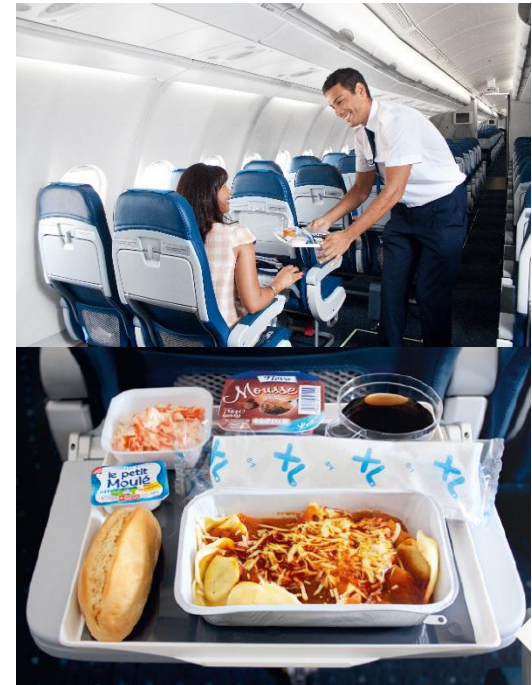

## SEASONAL FLIGHTS – PARIS TO SAN FRANCISCO

## Economy Class: Affordable & Comfortable

- **From/to United States**
- **Meals:** Complimentary hot meal plus a snack (SFO, MIA). Complimentary second kids meal.
- **Drinks:** Complimentary water, hot drinks (tea/coffee/hot chocolate) during meal service.
- **Amenities:** Complimentary blankets.
- **Entertainment:** Overhead video & individual audio (*Headset available for purchase*).
- **Power:** 2 Outlets in each row on A330-300
- **Seats:** 30" – 31" pitch.
- **Luggage:** Checked:(1 bag up to 44lbs. Carry-on: 1 piece up to 11 lbs. + 1 personal item.
- **Comfort Cabin:** Dedicated space featuring added leg space & recline (*Add'l fee at check-in*)
- **Seat assignment:** Free at check-in. Advance seat assignment for a fee via [www.xl.com](http://www.xl.com).